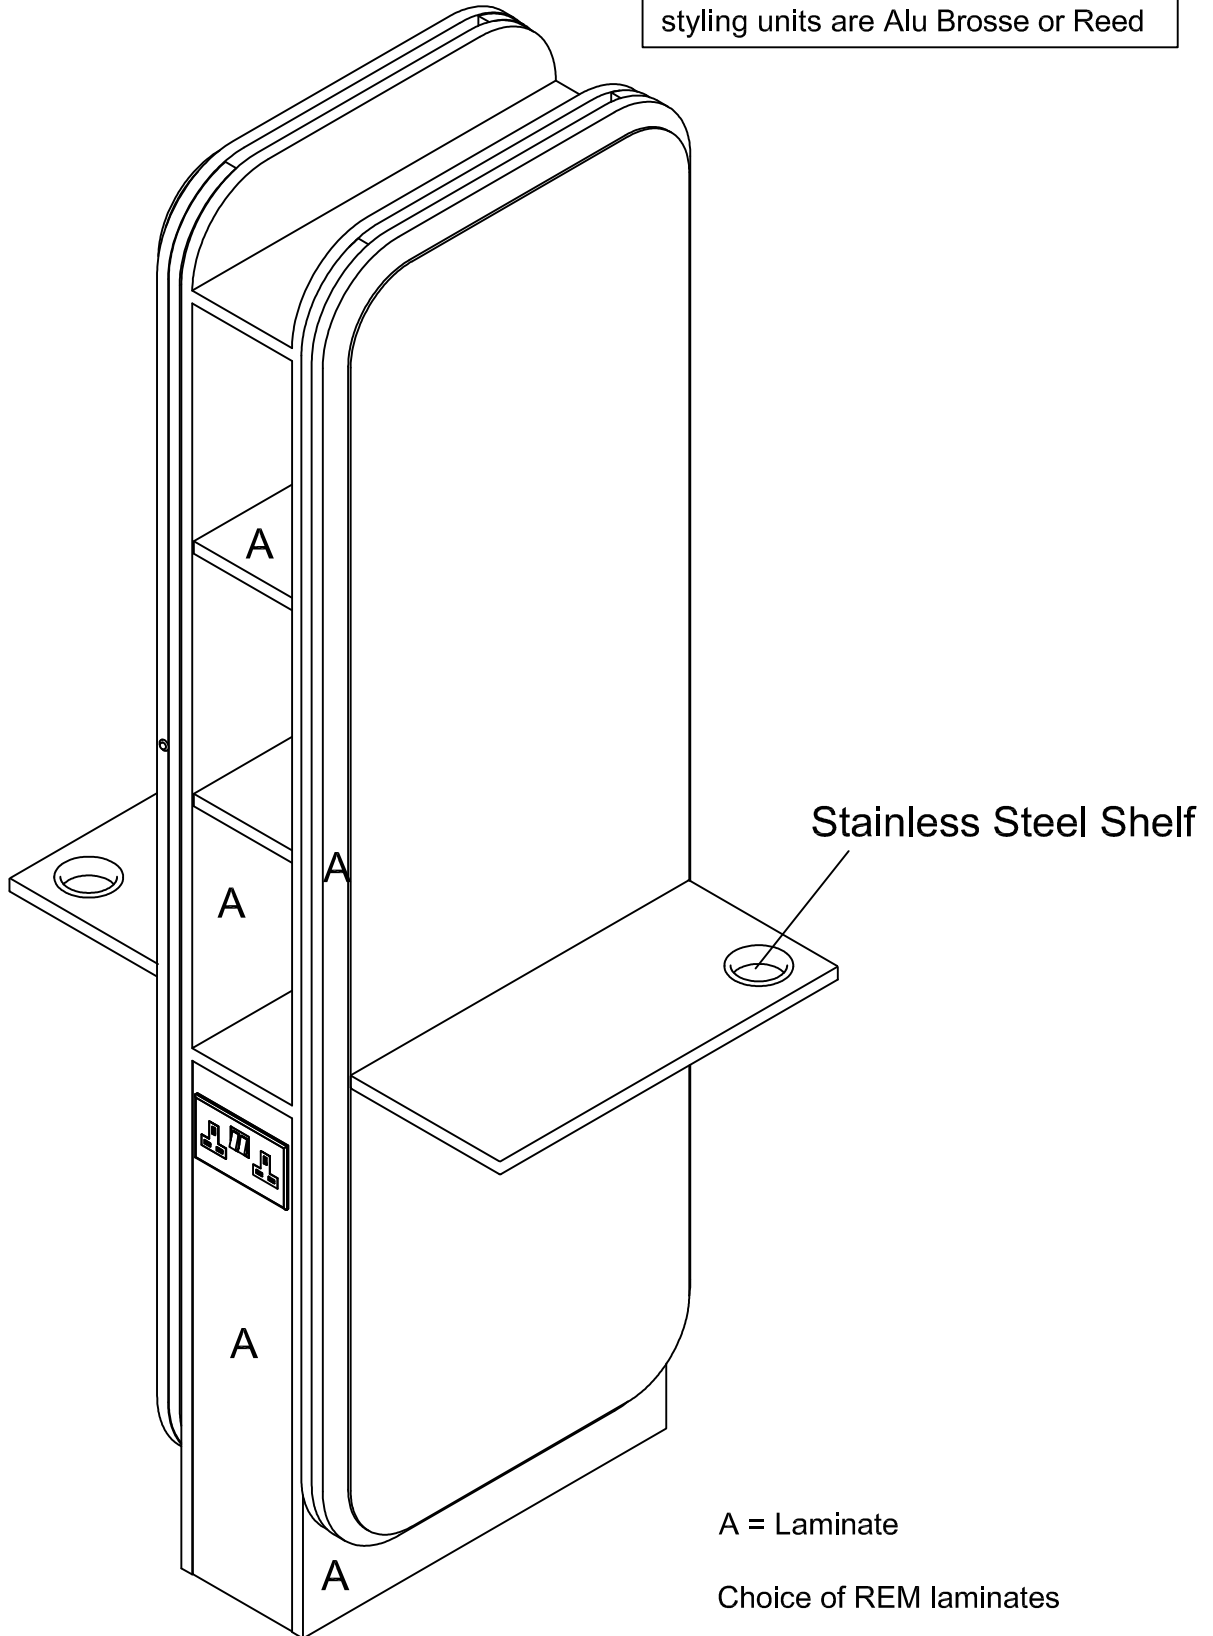

Oracle Island Unit  
05195  
Edition 3-2020

NOTE: island column will be white if styling units are Alu Brosse or Reed

A = Laminate

Choice of REM laminates

Optional extras must be clearly detailed at time of order.